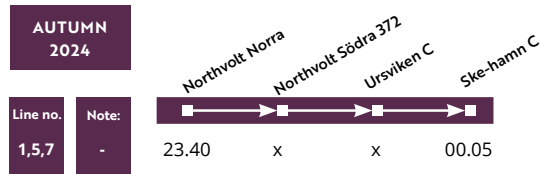

MONDAY - SUNDAY

Northvolt Norra - Ske-hamn C

AUTUMN 2024

Valid from February 3, 2025, until further notice, but no later than June 14, 2025.

Line map, see page 29.

Special symbols/notes:

x = The bus route goes by the stop without any time scheduled.