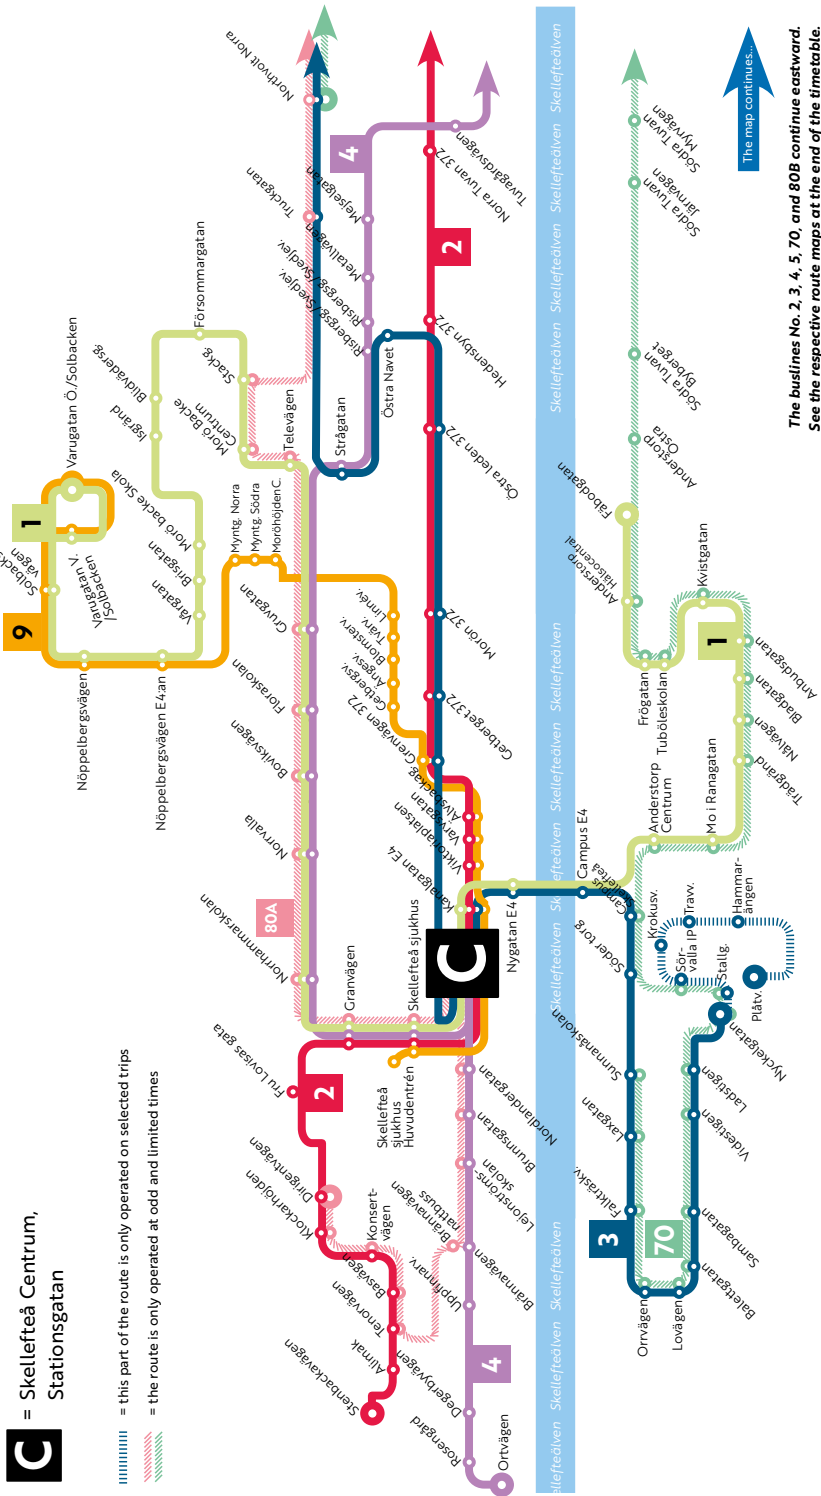

SKELLEFTEÅ LOCAL TRANSPORT – OVERVIEW

Autumn 2024. Valid from February 3, 2024, until further notice, but no later than June 14, 2025.