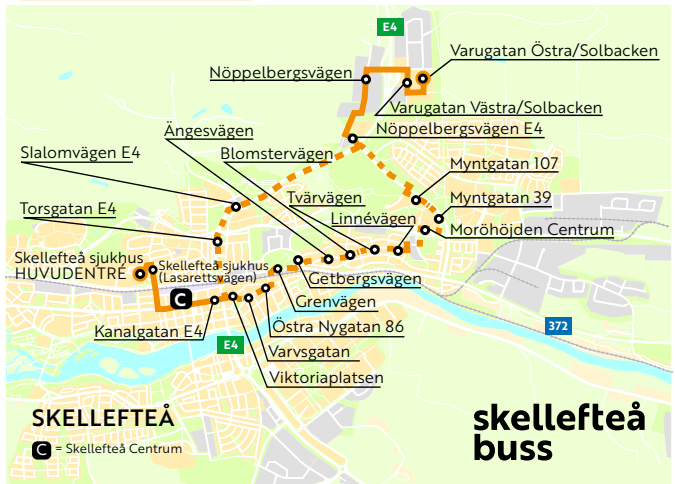

- = No remarks.

Italic text = see timetable.

i

Traffic restrictions autumn 2024:

- On public holidays, traffic operates as on Sundays.
- On Christmas Eve 24/12, traffic operates as on Saturdays.
- On New Year's Eve 31/12, traffic operates as on Saturdays.

We now operate
bus line No. 9
to the hospital's
main entrance!

MONDAY - FRIDAY

AUTUMN 2024					
Line no.	Note:				
2	-			10.00	10.10
4	-	10.25	10.32	10.50	11.00
6	-	10.55	I	11.10	11.20
8	-	11.55	12.02	12.20	12.30
10	-	12.55	I	13.10	13.20
12	-	13.25	13.32	13.50	14.00
14	-	13.55	I	14.10*	

SATURDAY & SUNDAY

AUTUMN 2024					
Line no.	Note:				
16	-	10.35	10.42	11.00*	
18	-	11.55	I	12.10*	
20	-	12.55	13.02	13.20*	
22	-	13.55	I	14.10*	

AUTUMN 2024. The stops are served in the following order:

- Varugatan Östra/Solbacken
- Varugatan Västra/Solbacken
- Nöppelbergsvägen
- Nöppelbergsvägen E4
- Slalomvägen E4 - *certain trips*
- Torsgatan E4 - *certain trips*
- Myntgatan 107 - *certain trips*
- Myntgatan 39 - *certain trips*
- Moröhöjden C - *certain trips*
- Linnévägen - *certain trips*
- Tvärvägen - *certain trips*
- Blomstervägen - *certain trips*
- Ängesvägen - *certain trips*
- Getbergsvägen - *certain trips*
- Grenvägen - *certain trips*
- Östra Nygatan 86 - *certain trips*
- Varvsatan - *certain trips*
- Viktoriaplatsen - *certain trips*
- Kanalgatan E4 - *certain trips*
- **CENTRUM SKELLEFTEÅ**
- Skellefteå sjukhus (Lasarettsvägen)
- Skellefteå sjukhus - HUVUDENTRÉ