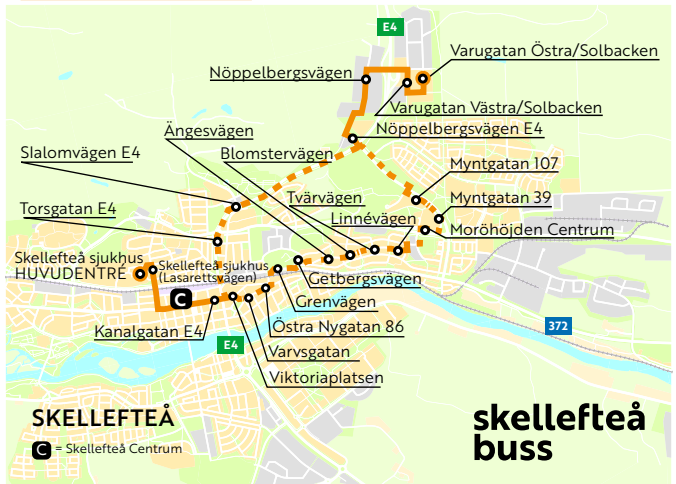

- = No remarks.

Italic text = see timetable.

i>

Traffic restrictions

autumn 2024:

- On public holidays, traffic operates as on Sundays.
- On Christmas Eve 24/12, traffic operates as on Saturdays.
- On New Year's Eve 31/12, traffic operates as on Saturdays.

We now operate
bus line No. 9
to the hospital's
main entrance!

MONDAY - FRIDAY

AUTUMN 2024					
Line no.	Note:				
2	-			10.00	10.10
4	-	10.25	10.32	10.50	11.00
6	-	10.55	I	11.10	11.20
8	-	11.55	12.02	12.20	12.30
10	-	12.55	I	13.10	13.20
12	-	13.25	13.32	13.50	14.00
14	-	13.55	I	14.10*	

SATURDAY & SUNDAY

AUTUMN 2024					
Line no.	Note:				
16	-	10.35	10.42	11.00*	
18	-	11.55	I	12.10*	
20	-	12.55	13.02	13.20*	
22	-	13.55	I	14.10*	

AUTUMN 2024. The stops are served in the following order:

- Varugatan Östra/Solbacken
- Varugatan Västra/Solbacken
- Nöppelbergsvägen
- Nöppelbergsvägen E4
- Slalomvägen E4 - *certain trips*
- Torsgatan E4 - *certain trips*
- Myntgatan 107 - *certain trips*
- Myntgatan 39 - *certain trips*
- Moröhöjden C - *certain trips*
- Linnévägen - *certain trips*
- Tvärvägen - *certain trips*
- Blomstervägen - *certain trips*
- Ängesvägen - *certain trips*
- Getbergsvägen - *certain trips*
- Grenvägen - *certain trips*
- Östra Nygatan 86 - *certain trips*
- Varvsatan - *certain trips*
- Viktoriaplatsen - *certain trips*
- Kanalgatan E4 - *certain trips*
- **CENTRUM SKELLEFTEÅ**
- Skellefteå sjukhus (Lasarettsvägen)
- Skellefteå sjukhus - HUVUDENTRÉ