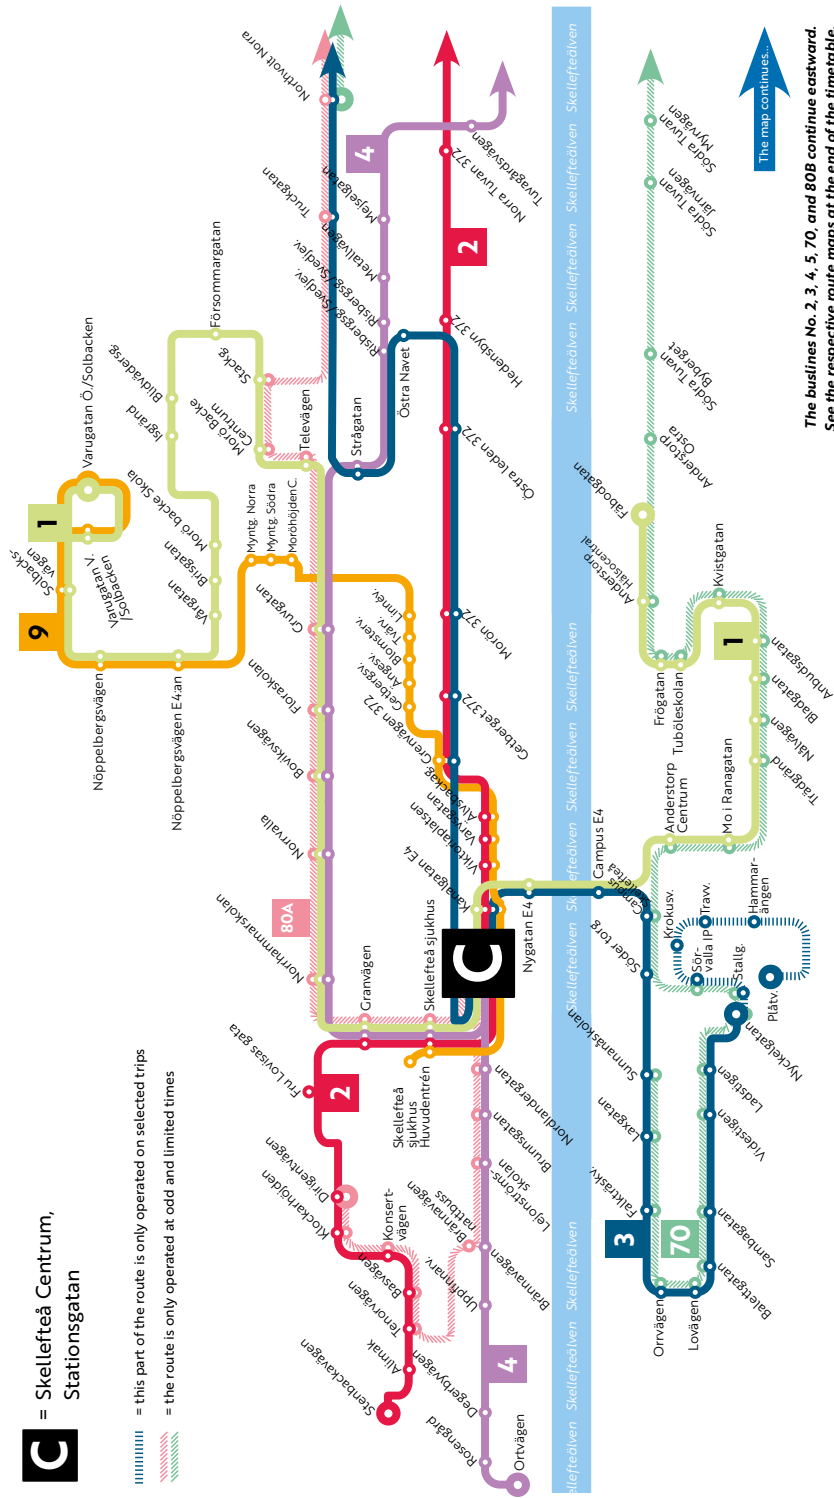

SKELLEFTEÅ LOCAL TRANSPORT – OVERVIEW

Autumn 2024. Valid from August 18, 2024, until further notice, but no later than June 14, 2025.

The buslines No. 2, 3, 4, 5, 70, and 80B continue eastward. See the respective route maps at the end of the timetable.