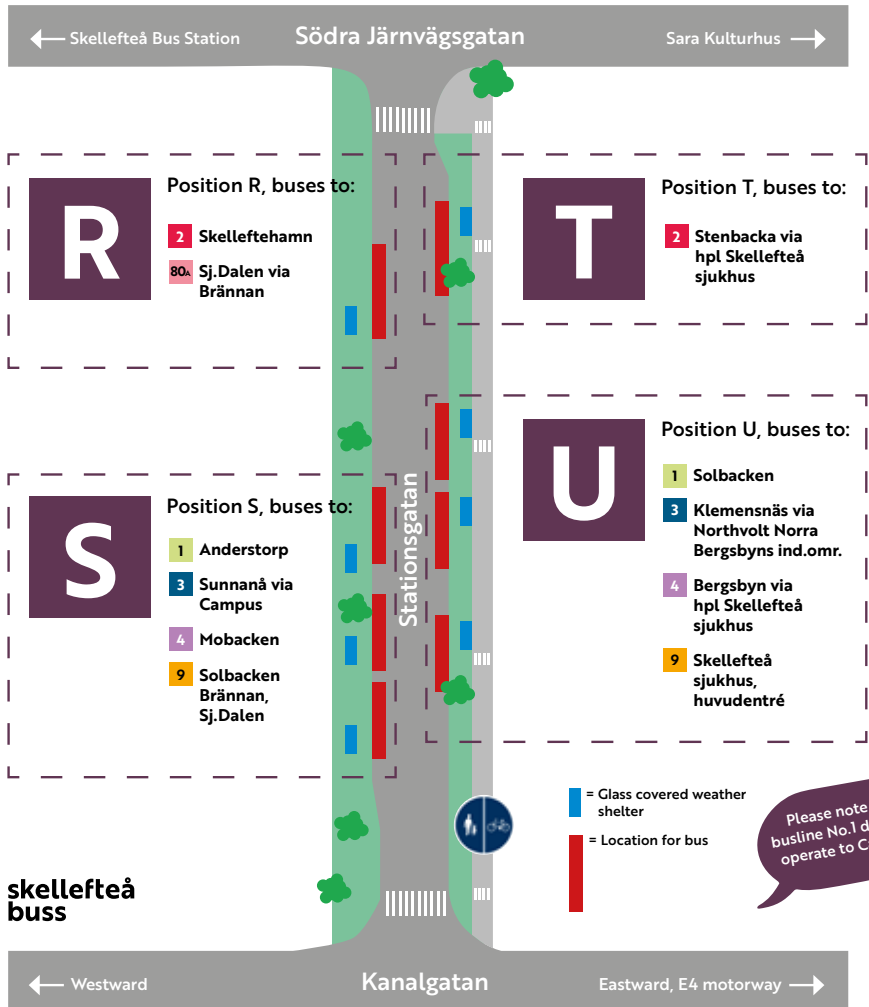

SKELLEFTEÅ LOCAL TRANSPORT

Centrum-stops at Stationsgatan

OPERATES CENTRUM, STATIONSGATAN

- 1 Anderstorp - Centrum - Morö Backe - Solbacken (and vice versa)
- 2 Skelleftehamn - Ursviken - Centrum - Stenbacka (and vice versa)
- 3 Klemensnäs - Bergsbyns ind. omr. - Centrum - Sunnanå (and vice versa)
- 4 Bergsbyn - Torsgatan - Centrum - Moberken (and vice versa)

- 9 Solbacken - Moröhöjden - Centrum - Skellefteå sjukhus (and vice versa)
- 80A Centrum - Brännan - Sj.Dalen

Buslines No. 70, and 80B do not operate on Stationsgatan.